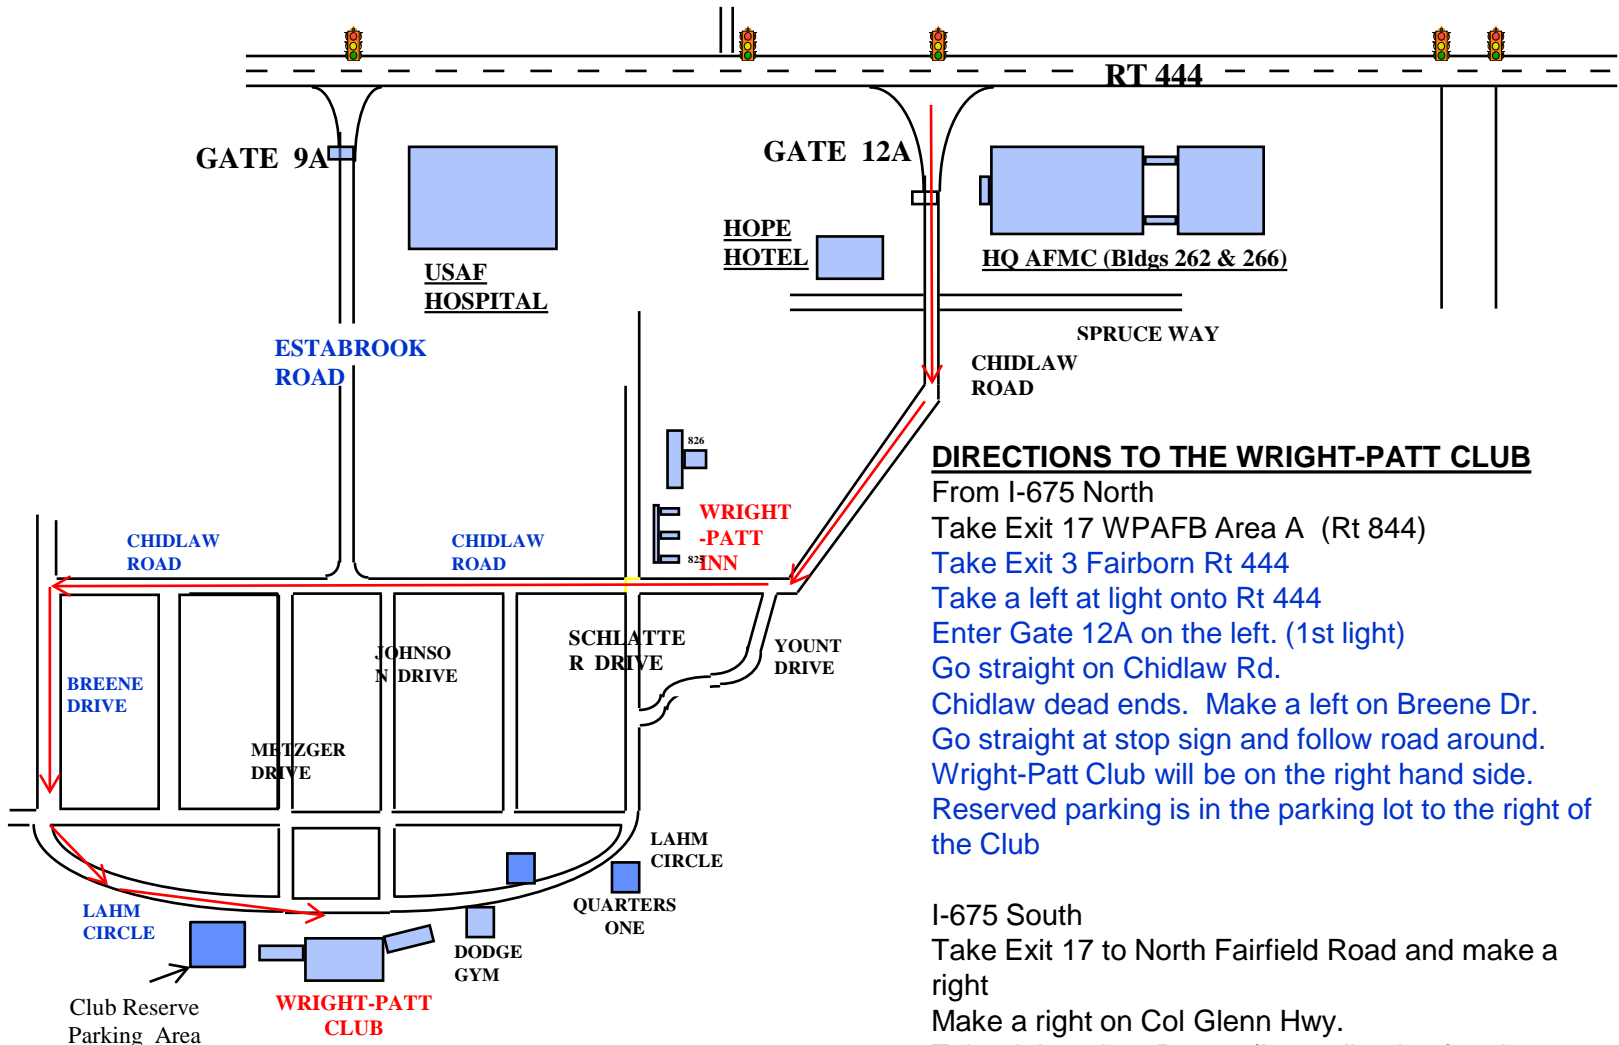

# DIRECTIONS TO WRIGHT-PATT CLUB, WRIGHT-PATTERSON AFB, OHIO

## DIRECTIONS TO THE WRIGHT-PATT CLUB

From I-675 North  
Take Exit 17 WPAFB Area A (Rt 844)  
Take Exit 3 Fairborn Rt 444  
Take a left at light onto Rt 444  
Enter Gate 12A on the left. (1st light)  
Go straight on Chidlaw Rd.  
Chidlaw dead ends. Make a left on Breene Dr.  
Go straight at stop sign and follow road around.  
Wright-Patt Club will be on the right hand side.  
Reserved parking is in the parking lot to the right of the Club

I-675 South  
Take Exit 17 to North Fairfield Road and make a right  
Make a right on Col Glenn Hwy.  
Take right exit to Rt 844 (Immediately after the overpass)  
Follow same directions above from Rt 844